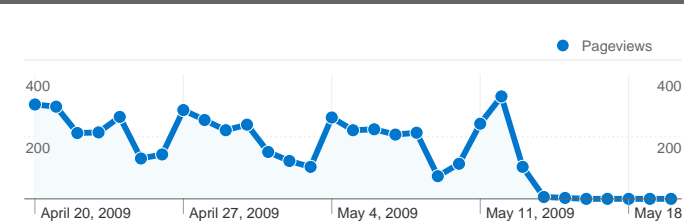

Content Detail: /uio-kito-qito-kyto-qyto/spanish-uio/hoteles-

Pageviews
4,937

Content Overview

Pages	Pageviews	% Pageviews
/uio-kito-qito-kyto-qyto/spanish-	12,783	5.18%
/uio-kito-qito-kyto-qyto/spanish-	5,051	2.05%
/uio-kito-qito-kyto-qyto/spanish-	4,937	2.00%
/	4,296	1.74%
/uio-kito-qito-kyto-qyto/spanish-	4,136	1.68%