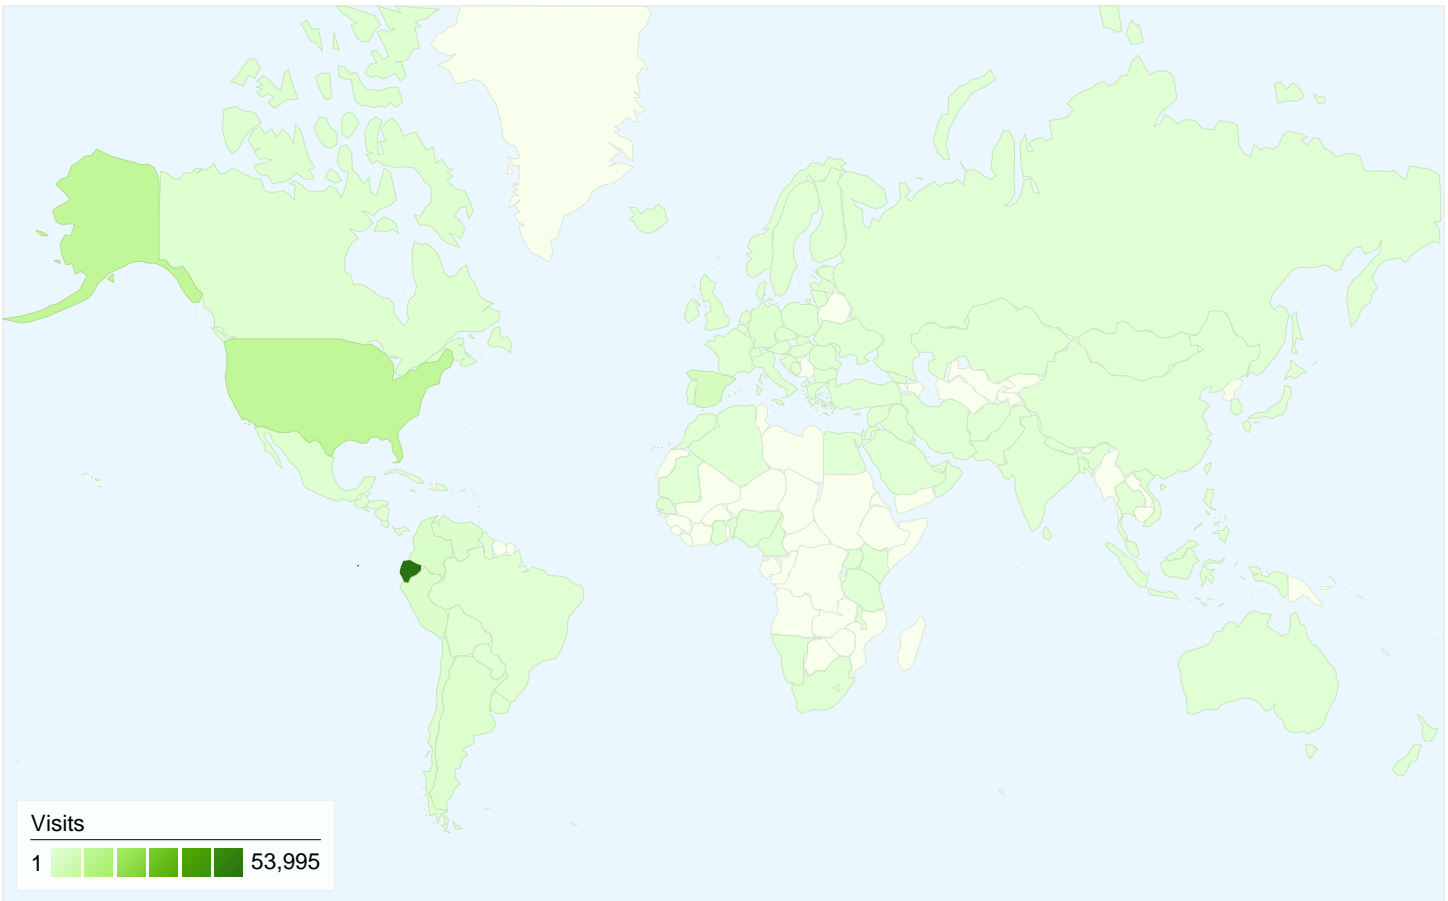

69,964 people visited this site

82,299 Visits

69,964 Absolute Unique Visitors

246,703 Pageviews

3.00 Average Pageviews

00:02:36 Time on Site

58.26% Bounce Rate

76.13% New Visits

82,299 visits came from 132 countries/territories

Site Usage

Country/Territory	Visits	Pages/Visit	Avg. Time on Site	% New Visits	Bounce Rate
Visits 82,299 % of Site Total: 100.00%	Pages/Visit 3.00 Site Avg: 3.00 (0.00%)	Avg. Time on Site 00:02:36 Site Avg: 00:02:36 (0.00%)	% New Visits 76.17% Site Avg: 76.13% (0.05%)	Bounce Rate 58.26% Site Avg: 58.26% (0.00%)	
Ecuador	53,995	2.86	00:02:41	71.88%	59.24%
United States	9,716	2.82	00:02:12	84.79%	56.53%
Spain	3,621	4.02	00:02:32	83.10%	50.81%
Colombia	2,370	3.45	00:02:36	85.82%	58.57%
Peru	1,542	3.26	00:02:14	86.71%	61.15%
Venezuela	1,287	4.14	00:03:10	80.19%	54.93%
Chile	1,149	4.12	00:03:25	81.29%	53.35%
Argentina	1,108	3.78	00:02:54	81.41%	54.96%
Mexico	873	3.04	00:02:06	89.81%	60.82%

3,947 Pageviews

1,238 Unique Views

00:00:50 Time on Page

18.35% Bounce Rate

10.64% % Exit

\$0.00 \$ Index

All traffic sources sent a total of 82,299 visits

-  **3.53%** Direct Traffic
-  **10.15%** Referring Sites
-  **86.31%** Search Engines

- **Search Engines**
71,036.00 (86.31%)
- **Referring Sites**
8,352.00 (10.15%)
- **Direct Traffic**
2,909.00 (3.53%)
- **Other**
2 (> 0.00%)

Top Traffic Sources

Sources	Visits	% visits
google (organic)	67,371	81.86%
(direct) ((none))	2,909	3.53%
images.google.com (referral)	1,545	1.88%
search (organic)	1,247	1.52%
yahoo (organic)	1,093	1.33%