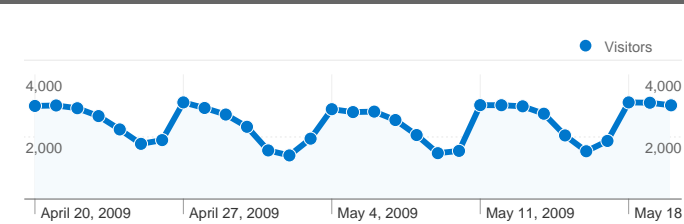

Site Usage

82,299 Visits

58.26% Bounce Rate

246,703 Pageviews

00:02:36 Avg. Time on Site

3.00 Pages/Visit

76.13% % New Visits

Visitors Overview

69,964 people visited this site

82,299 Visits

69,964 Absolute Unique Visitors

246,703 Pageviews

3.00 Average Pageviews

00:02:36 Time on Site

58.26% Bounce Rate

76.13% New Visits

82,299 visits came from 132 countries/territories

Site Usage

Country/Territory	Visits	Pages/Visit	Avg. Time on Site	% New Visits	Bounce Rate
Visits 82,299 % of Site Total: 100.00%	Pages/Visit 3.00 Site Avg: 3.00 (0.00%)	Avg. Time on Site 00:02:36 Site Avg: 00:02:36 (0.00%)	% New Visits 76.17% Site Avg: 76.13% (0.05%)	Bounce Rate 58.26% Site Avg: 58.26% (0.00%)	
Ecuador	53,995	2.86	00:02:41	71.88%	59.24%
United States	9,716	2.82	00:02:12	84.79%	56.53%
Spain	3,621	4.02	00:02:32	83.10%	50.81%
Colombia	2,370	3.45	00:02:36	85.82%	58.57%
Peru	1,542	3.26	00:02:14	86.71%	61.15%
Venezuela	1,287	4.14	00:03:10	80.19%	54.93%
Chile	1,149	4.12	00:03:25	81.29%	53.35%
Argentina	1,108	3.78	00:02:54	81.41%	54.96%
Mexico	873	3.04	00:02:06	89.81%	60.82%

3,947 Pageviews

1,238 Unique Views

00:00:50 Time on Page

18.35% Bounce Rate

10.64% % Exit

\$0.00 \$ Index

All traffic sources sent a total of 82,299 visits

-  **3.53%** Direct Traffic
-  **10.15%** Referring Sites
-  **86.31%** Search Engines