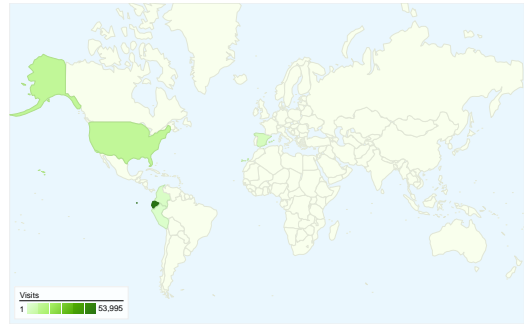

Map Overlay world