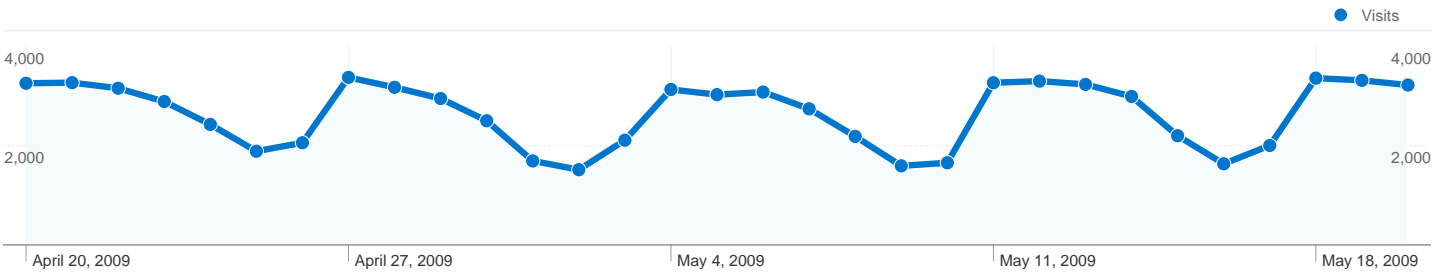

Site Usage

82,299 Visits

58.26% Bounce Rate

246,703 Pageviews

00:02:36 Avg. Time on Site

3.00 Pages/Visit

76.13% % New Visits

Visitors Overview

69,964 people visited this site

82,299 Visits

69,964 Absolute Unique Visitors

246,703 Pageviews

3.00 Average Pageviews

00:02:36 Time on Site

58.26% Bounce Rate

76.13% New Visits

3,947 Pageviews

1,238 Unique Views

00:00:50 Time on Page

18.35% Bounce Rate

10.64% % Exit

\$0.00 \$ Index

All traffic sources sent a total of 82,299 visits

-  **3.53%** Direct Traffic
-  **10.15%** Referring Sites
-  **86.31%** Search Engines