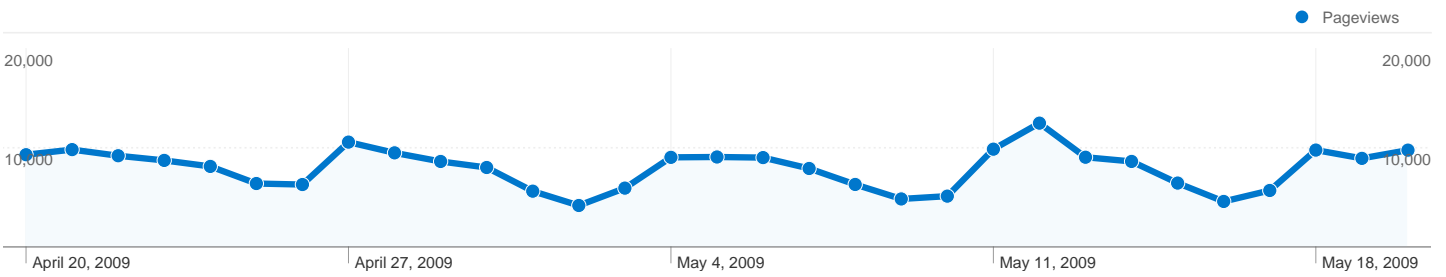

Pages on this site were viewed a total of 246,703 times

246,703 Pageviews

159,903 Unique Views

58.26% Bounce Rate

Top Content

Pages	Pageviews	% Pageviews
/uio-kito-qito-kyto-qyto/spanish-uio/mapa-quito.htm	12,783	5.18%
/uio-kito-qito-kyto-qyto/spanish-uio/bandera-ecuador/ecuador-	5,051	2.05%
/uio-kito-qito-kyto-qyto/spanish-uio/hoteles-quito-ecuador/quito-	4,937	2.00%
/	4,296	1.74%
/uio-kito-qito-kyto-qyto/spanish-uio/agencias-de-viaje-quito-	4,136	1.68%