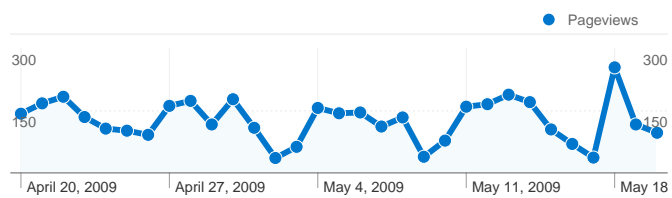

Content Detail: /uio-kito-qito-kyto-qyto/spanish-

Pageviews
3,947

Traffic Sources Overview

■ Search Engines	71,036.00 (86.31%)
■ Referring Sites	8,352.00 (10.15%)
■ Direct Traffic	2,909.00 (3.53%)
■ Other	2 (> 0.00%)