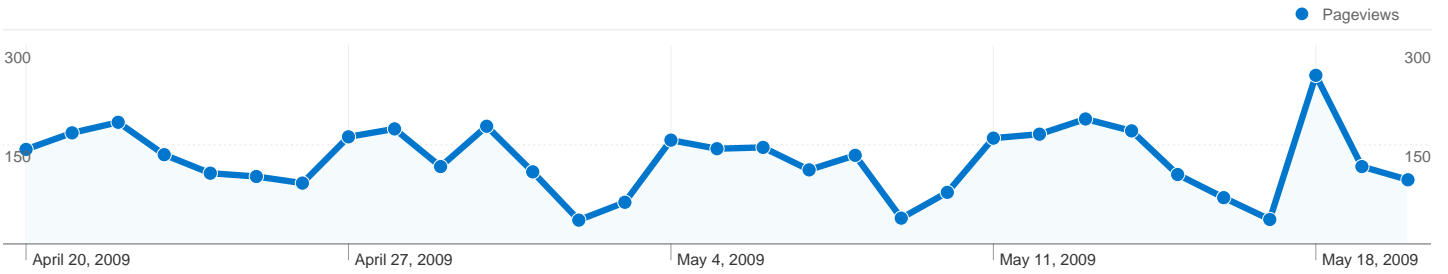

69,964 people visited this site

82,299 Visits

69,964 Absolute Unique Visitors

246,703 Pageviews

3.00 Average Pageviews

00:02:36 Time on Site

58.26% Bounce Rate

76.13% New Visits

20.72% Bounce Rate

15.76% % Exit

\$0.00 \$ Index

Content Detail:

/uio-kito-qito-kyto-qyto/spanish-uio/hostales-quito-ecuador/quito-hostal.htm

Apr 20, 2009 - May 20, 2009

Comparing to: Site

This page was viewed 3,947 times

3,947 Pageviews

1,238 Unique Views

00:00:50 Time on Page

18.35% Bounce Rate

10.64% % Exit

\$0.00 \$ Index

All traffic sources sent a total of 82,299 visits

-  **3.53%** Direct Traffic
-  **10.15%** Referring Sites
-  **86.31%** Search Engines