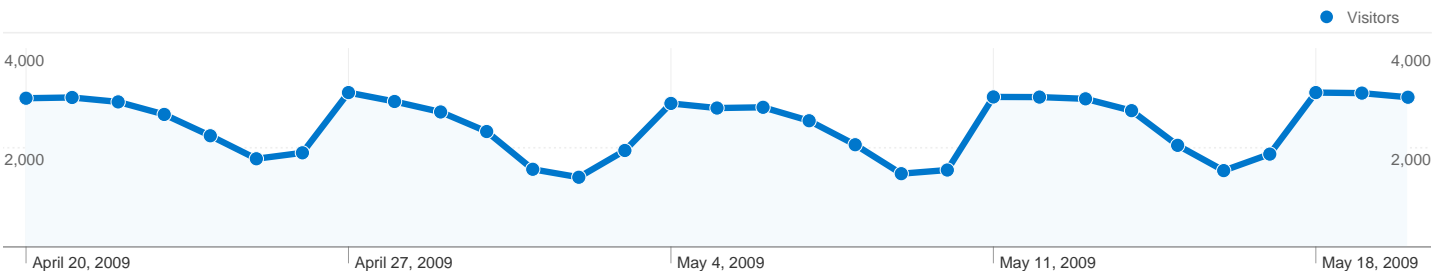

Site Usage

82,299 Visits

58.26% Bounce Rate

246,703 Pageviews

00:02:36 Avg. Time on Site

3.00 Pages/Visit

76.13% % New Visits

Visitors Overview

69,964 people visited this site

82,299 Visits

69,964 Absolute Unique Visitors

246,703 Pageviews

3.00 Average Pageviews

00:02:36 Time on Site

58.26% Bounce Rate

76.13% New Visits

82,299 visits came from 132 countries/territories

Site Usage

Country/Territory	Visits	Pages/Visit	Avg. Time on Site	% New Visits	Bounce Rate
Visits 82,299 % of Site Total: 100.00%	Pages/Visit 3.00 Site Avg: 3.00 (0.00%)	Avg. Time on Site 00:02:36 Site Avg: 00:02:36 (0.00%)	% New Visits 76.17% Site Avg: 76.13% (0.05%)	Bounce Rate 58.26% Site Avg: 58.26% (0.00%)	
Ecuador	53,995	2.86	00:02:41	71.88%	59.24%
United States	9,716	2.82	00:02:12	84.79%	56.53%
Spain	3,621	4.02	00:02:32	83.10%	50.81%
Colombia	2,370	3.45	00:02:36	85.82%	58.57%
Peru	1,542	3.26	00:02:14	86.71%	61.15%
Venezuela	1,287	4.14	00:03:10	80.19%	54.93%
Chile	1,149	4.12	00:03:25	81.29%	53.35%
Argentina	1,108	3.78	00:02:54	81.41%	54.96%
Mexico	873	3.04	00:02:06	89.81%	60.82%

3,947 Pageviews

1,238 Unique Views

00:00:50 Time on Page

18.35% Bounce Rate

10.64% % Exit

\$0.00 \$ Index

All traffic sources sent a total of 82,299 visits

-  **3.53%** Direct Traffic
-  **10.15%** Referring Sites
-  **86.31%** Search Engines