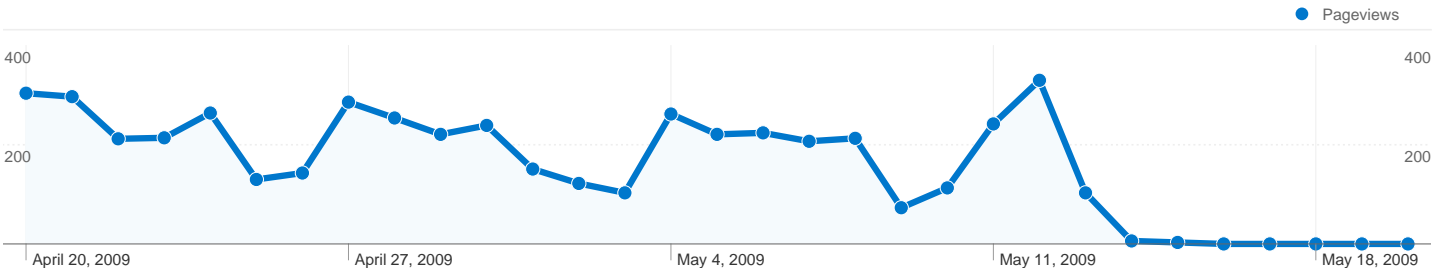

Content Detail:

/uio-kito-qito-kyto-qyto/spanish-uio/hoteles-quito-ecuador/quito-hotel.htm

Apr 20, 2009 - May 20, 2009

Comparing to: Site

This page was viewed 4,937 times

4,937 Pageviews

2,127 Unique Views

00:01:12 Time on Page

20.72% Bounce Rate

15.76% % Exit

$0.00 $ Index